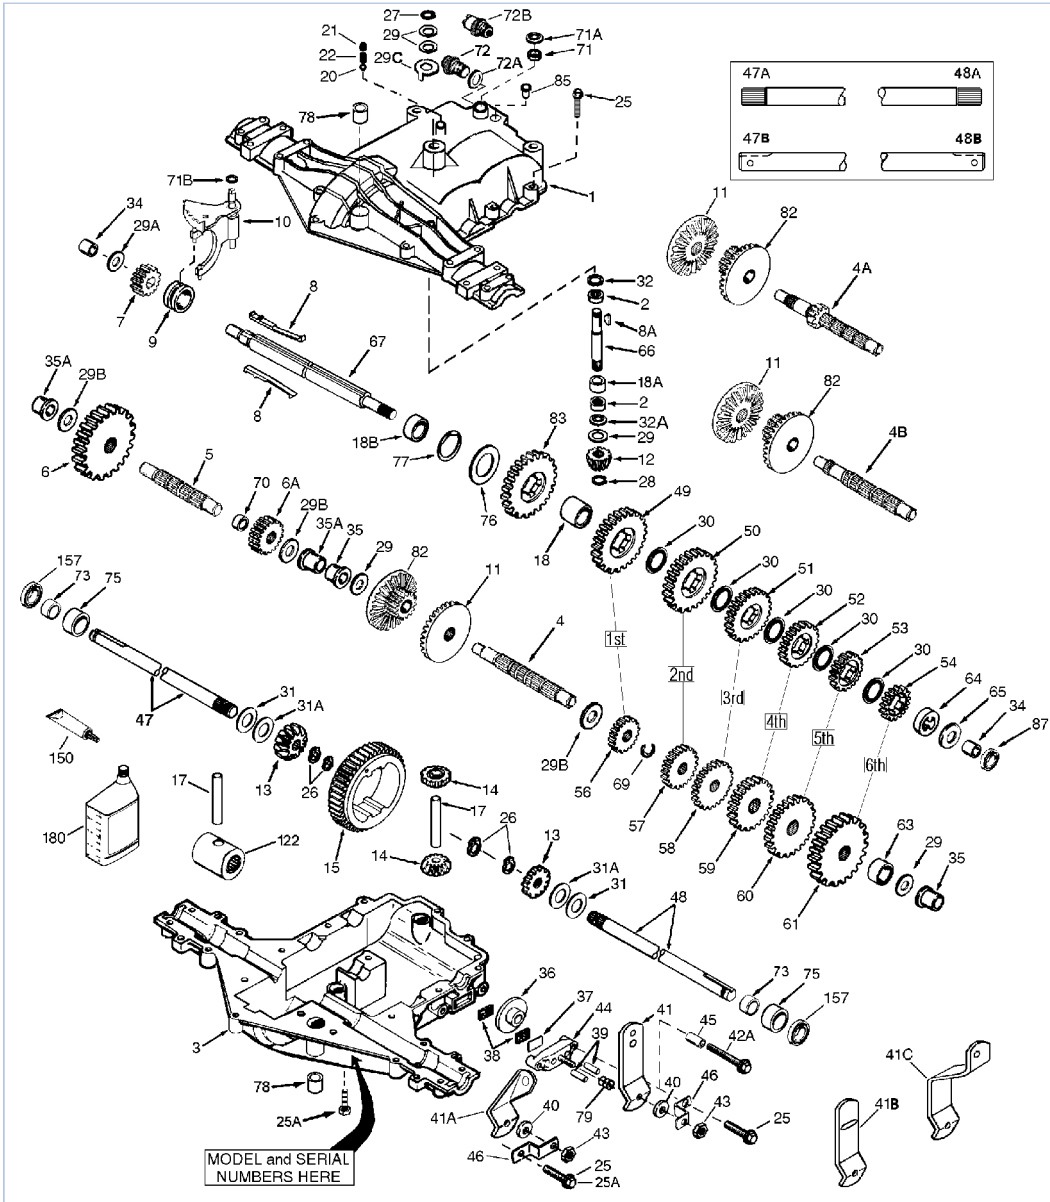

## Part List

mst.2 206-206-508B / Transaxle

REF #	ITEM #	DESCRIPTION	QTY	REMARK
1	772147	Transaxle Cover	1	
2	780086A	Needle Bearing 5/8"	2	
3	770128	Transaxle Case	1	
4	776395	Countershaft	1	
5	776409	Output Shaft	1	
6	778364	Spur Gear (38 teeth)	1	
6A	778369	Spur Gear (15 teeth-steel)	1	
7	778330	Spur Gear (11 teeth)	1	
8	792180	Shift Key	2	
8A	792047	Woodruff Key #9	1	
9	784352	Shift Collar	1	
10	784378	Shift Rod & Fork	1	
11	778334	Bevel Gear (30 teeth)	1	
12	778309	Input Bevel Pinion (13 teeth)	1	
13	778368	Bevel Gear (13 teeth) (Incl. 14)	2	
14	778368	Bevel Pinion (13 teeth) (Incl. 13)	2	
15	778370	Ring Gear (43 teeth)	1	
17	786188	Drive Pin	1	
18	786102	Spacer	1	
20	792077A	Ball 5/16" dia	1	
21	792211	Cap Screw 3/8-16 x 3/8"	1	
22	792079	Spring	1	
25	792073A	Screw 1/4-20 x 1-1/4"	17	
25A	792177	Screw 1/4-20 x 1-3/8"	2	
26	792125	Retaining Ring (pkg of 2)	4	
27	792035	Retaining Ring	1	
28	788040	Retaining Ring	1	
29	780072	Washer	4	
29A	780160	Washer	1	
29B	780051	Thrust Washer (.762 ID)	3	
29C	780199	Anti-Rotation Washer	1	
30	780108	Washer	5	
31	780001	Washer (.056 wide) (USE AS NEEDED)	2	
31A	780195	Flat Washer (.062 wide)	2	
32	788083	Oil Seal 5/8"	1	
34	780194	Bushing	2	
35	780193	Flanged Bushing	2	
35A	780197	Flanged Bushing 3/4"	2	
36	790075	Brake Disk	1	
37	790007	Brake Pad Plate	1	
38	799021	Brake Pad (pkg of 2)	2	
39	786026	Dowel Pin	2	
40	792076A	Flat washer	1	
41A	790079	Brake Lever	1	
42	792073A	Screw 1/4-20 x 1-1/4"	1	
42A	792085A	Screw 1/4-20 x 2-1/4"	1	
43	792075	Locknut 5/16-24	1	
44	790025	Brake Pad Holder	1	
45	786066	Spacer	1	
46	786086	Brake Lever Bracket	1	
47	774690	Axle (11-15/16" long)	1	
48	774691	Axle (16-1/2" long)	1	
49	778356	Spur Gear (29 teeth)	1	
50	778338	Spur Gear (27 teeth)	1	
51	778354	Spur Gear (23 teeth)	1	
52	778313	Spur Gear (19 teeth)	1	
53	778350	Spur Gear (16 teeth)	1	
54	778346	Spur Gear (15 teeth)	1	
56	778355	Spur Gear (11 teeth)	1	